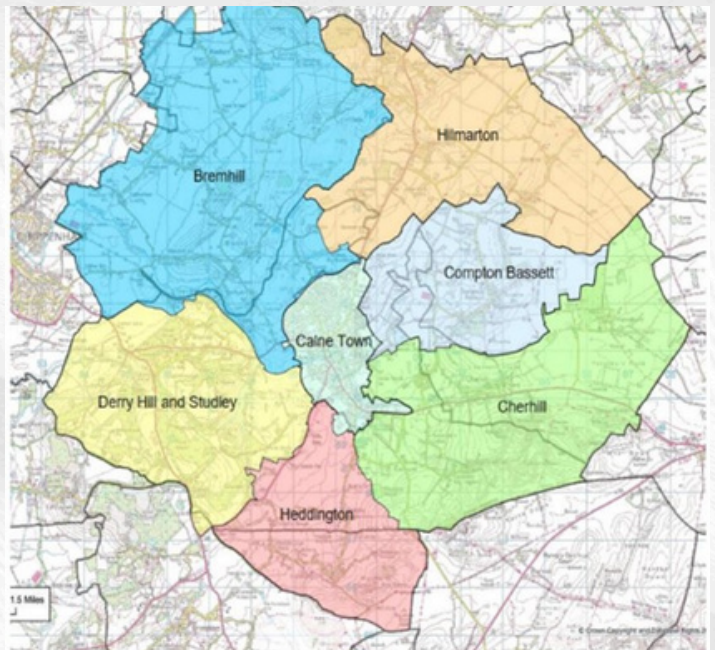

Map of parish boundaries May 2025

THE DETAILS OF THE CHANGES AFFECTING YOUR PARTICULAR AREA, WHICH WILL TAKE EFFECT FROM MAY 2025, ARE DESCRIBED IN MORE DETAIL OVERLEAF BUT IN SUMMARY:

- Properties in the Cherhill View estate, Low Lane area and the ongoing Chilvester Hill development will be part of Calne Town Council.
- The Fishers Brook and Ratford parts of Calne Without will move into Bremhill Parish Council.
- Lower Compton, Calstone and Blackland will move into Cherhill Parish Council.
- Stockley will move into Heddington Parish Council.
- High Penn east of Calne will move to Compton Bassett Parish Council.
- The remaining part of Calne Without including Derry Hill, Studley, Sandy Lane, Bowood, Old Derry Hill, Devizes Road and Pewsham along with a very small part of Bromham Parish Council bordering Sandy Lane will be renamed 'Derry Hill & Studley Parish Council'.

For more information please visit;
www.calnewwithout-pc.gov.uk
clerk@calnewwithout-pc.gov.uk