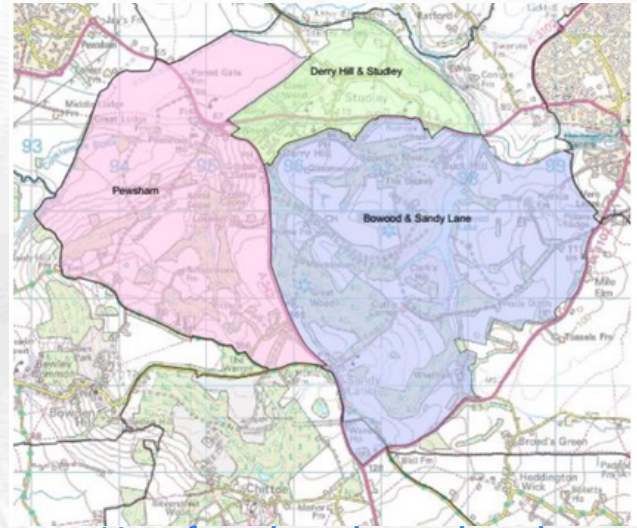

Map of new boundary and wards.

All parish councillors for the new parish will be elected in May 2025.

This is an opportunity for you to be more involved in your local community and make the new civil parish of Derry Hill and Studley thrive.

TO FIND OUT MORE:

- Calne Without Parish Council will have a stand at Derry Hill Fete on Saturday July 13th 2024, please come and talk to us if you would like to find out more. We will be located on the school field.
- Alternatively attend one of the next council meetings that occur on the 2nd Monday of each month from 7.30-9.30pm. Scan the QR code for more information.

For more information please visit;
www.calnewwithout-pc.gov.uk
clerk@calnewwithout-pc.gov.uk