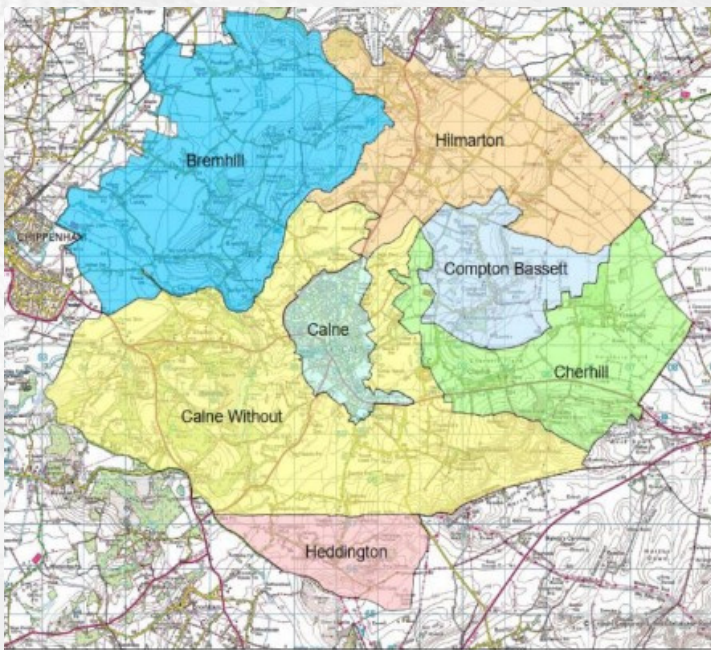

MAJOR CHANGES ARE COMING TO YOUR LOCAL COUNCILS IN MAY 2025

WHAT IS HAPPENING?

Following a Governance review by Wiltshire Council all parish councils in the Calne area and the town council itself will see significant boundary changes that will mean many residents will find themselves in different councils in May 2025.

WHO DOES THIS AFFECT?

All six parish councils surrounding Calne Town Council will be affected by the boundary changes. The parish councils involved are Calne Without, Bremhill, Hilmarton, Compton Bassett, Cherhill and Heddington. Despite the name 'Parish Council', these councils have no religious connections.